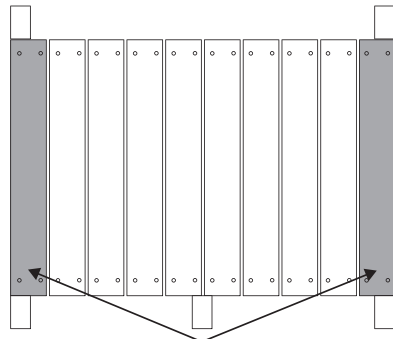

Instruction Addendum

TP164 Pirate Galleon

Stage 4 - Deckboards fixing update

4

MW2414
x10

FA4511
4x40mm
x40

Assembly Tip

Fix end boards first

Space boards evenly