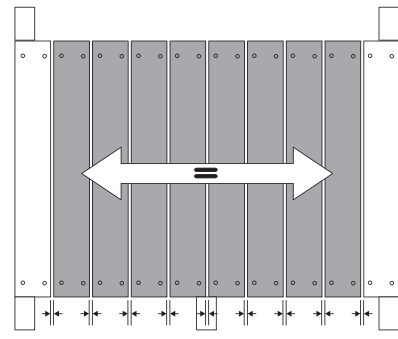

Instruction Addendum

TP164 Pirate Galleon

Stage 4 - Deckboards fixing update

4

MW2414
x10

FA4511
4x40mm
x40

Assembly Tip

Fix end boards first

Space boards evenly